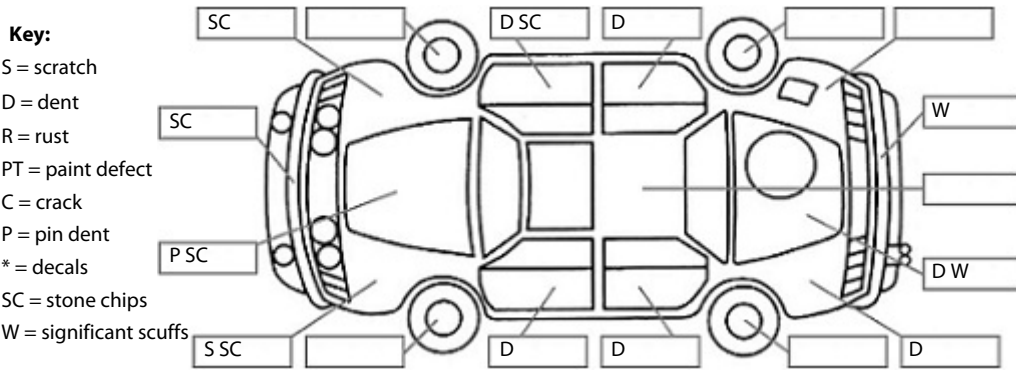

Conditions During Body Inspection: Dry

Under Carriage & Under Bonnet Inspection Comments

Interior Comments

Seats	driver seat torn
Carpets	Good
Panels	Good
Dashboard	Good

General Comments

Cargo Area in average condition  
Missing sliding door card Trim  
Dented Wheel arches

Road Conditions During Test Drive: Dry

Engine Timing Mechanism: Timing Chain  
Evidence of Cam Belt Replacement: Not Applicable Kms:

	Pass	Fail	N/A
<b>Engine</b>			
Oil level	✓		
Smoke & fumes	✓		
Performance	✓		
Noise	✓		
<b>Cooling System</b>			
Coolant condition	✓		
Performance	✓		
Radiator / Hoses (visual)	✓		
<b>Transmission</b>			
Operation	✓		
Noise	✓		
Clutch			✓
CV joints	✓		
Wheel bearings	✓		
<b>Brakes</b>			
Performance	✓		
Hand Brake	✓		
<b>Tyres</b> (lowest observed tread depth of tyres)			
Left front	1.0	mm	
Right front	1.0	mm	
Left rear	4.0	mm	
Right rear	5.0	mm	
Spare	Yes		
<b>Suspension</b>			
Suspension performance	✓		
Steering performance	✓		
Shock absorbers	✓		
<b>Air Conditioning / Heater</b>			
Operation	✓		
<b>Electrical / Accessories</b>			
Head lights	✓		
Tail lights	✓		
Indicators	✓		
Dashboard warning lights	✓		
Wipers (front & rear)	✓		
Window winder FL	✓		
Window winder FR	✓		
Window winder RL	✓		
Window winder RR	✓		
Rear view mirrors	✓		
Radio (basic test only)	✓		
CD (basic test only)	✓		
Number of keys	4		
Central locking	✓		
Remote locking	✓		
Sat. Nav. (basic test only)			✓
Reversing camera	✓		