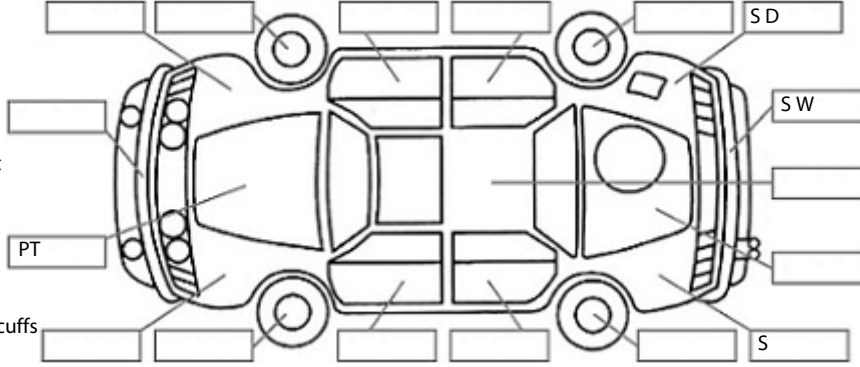

**Key:**

- S = scratch
- D = dent
- R = rust
- PT = paint defect
- C = crack
- P = pin dent
- \* = decals
- SC = stone chips
- W = significant scuffs

Body Inspection Comments

Note: some defects & blemishes may not be displayed in the diagram

Right bumper tail lights damaged

Conditions During Body Inspection: Dry

Under Carriage & Under Bonnet Inspection Comments

Underside surface rust on components  
Engine oil leaks

Interior Comments

Seats	drivers seat worn, not sliding
Carpets	Average
Panels	Average
Dashboard	Average