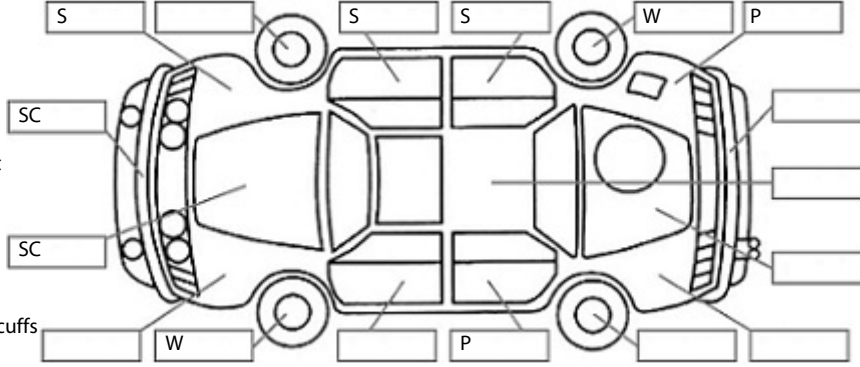

Make: Suzuki	Model: Vitara	Body Style: SUV
Year: 2020	Registration: NAS204	Reg Expiry: 03 Sep 2025
WoF Expiry: 28 Aug 2025	Odometer: 92,591 Kms	Good No: 26483963
VIN: TSMLYE21S00801554	Next Service: 105000km	Service History: No

Key:

- S = scratch
- D = dent
- R = rust
- PT = paint defect
- C = crack
- P = pin dent
- * = decals
- SC = stone chips
- W = significant scuffs

Body Inspection Comments

Note: some defects & blemishes may not be displayed in the diagram

Missing passengers side front bottom corner windscreen trim.

Conditions During Body Inspection: Dry

Under Carriage & Under Bonnet Inspection Comments

Interior Comments

Seats	Good
Carpets	Good
Panels	Good
Dashboard	Good