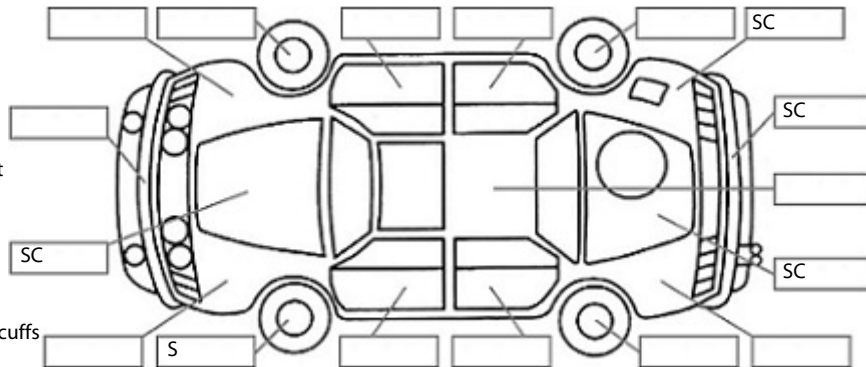

Key:

- S = scratch
- D = dent
- R = rust
- PT = paint defect
- C = crack
- P = pin dent
- * = decals
- SC = stone chips
- W = significant scuffs

Body Inspection Comments

Note: some defects & blemishes may not be displayed in the diagram

Engine Timing Mechanism: Timing Chain
 Evidence of Cam Belt Replacement: Not Applicable Kms:

	Pass	Fail	N/A
Engine			
Oil level	✓		
Smoke & fumes	✓		
Performance	✓		
Noise	✓		
Cooling System			
Coolant condition	✓		
Performance	✓		
Radiator / Hoses (visual)	✓		
Transmission			
Operation	✓		
Noise	✓		
Clutch			✓
CV joints	✓		
Wheel bearings	✓		
Brakes			
Performance	✓		
Hand Brake	✓		
Tyres (lowest observed tread depth of tyres)			
Left front	5.5	mm	
Right front	5.5	mm	
Left rear	6.0	mm	
Right rear	6.0	mm	
Spare	N/A		
Suspension			
Suspension performance	✓		
Steering performance	✓		
Shock absorbers	✓		
Air Conditioning / Heater			
Operation	✓		
Electrical / Accessories			
Head lights	✓		
Tail lights	✓		
Indicators	✓		
Dashboard warning lights	✓		
Wipers (front & rear)	✓		
Window winder FL	✓		
Window winder FR	✓		
Window winder RL	✓		
Window winder RR	✓		
Rear view mirrors	✓		
Radio (basic test only)	✓		
CD (basic test only)	✓		
Number of keys	1		
Central locking	✓		
Remote locking	✓		
Sat. Nav. (basic test only)			✓
Reversing camera	✓		