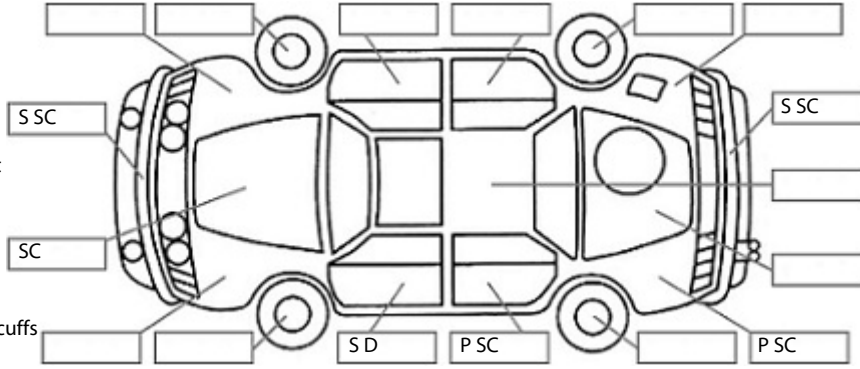

Key:

- S = scratch
- D = dent
- R = rust
- PT = paint defect
- C = crack
- P = pin dent
- * = decals
- SC = stone chips
- W = significant scuffs

Body Inspection Comments

Note: some defects & blemishes may not be displayed in the diagram