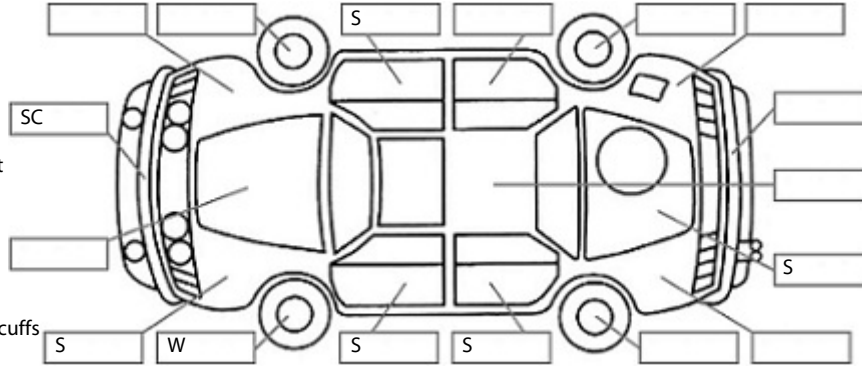

<b>Make:</b> Subaru	<b>Model:</b> XV	<b>Body Style:</b> Hatchback
<b>Year:</b> 2013	<b>Registration:</b> QBL5	<b>Reg Expiry:</b> 27 Dec 2023
<b>WoF Expiry:</b> 06 Jan 2026	<b>Odometer:</b> 56,721 Kms	<b>Good No:</b> 26483520
<b>VIN:</b> 7AT0GF09X23063851	<b>Next Service:</b> 66000	<b>Service History:</b> No

**Key:**

- S = scratch
- D = dent
- R = rust
- PT = paint defect
- C = crack
- P = pin dent
- \* = decals
- SC = stone chips
- W = significant scuffs

Body Inspection Comments

Note: some defects & blemishes may not be displayed in the diagram