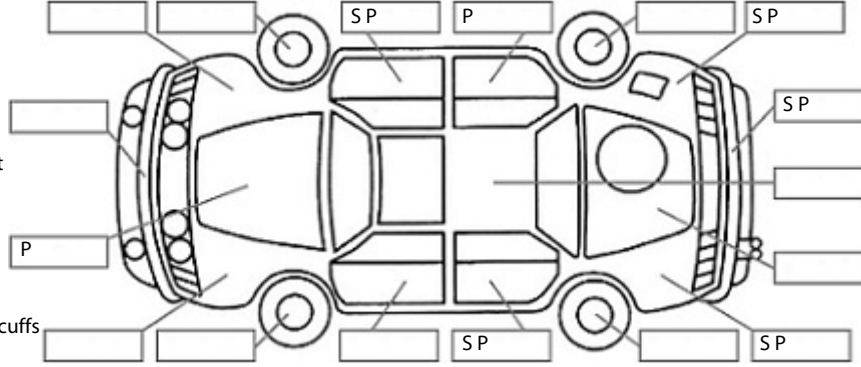

Key:

- S = scratch
- D = dent
- R = rust
- PT = paint defect
- C = crack
- P = pin dent
- * = decals
- SC = stone chips
- W = significant scuffs

Body Inspection Comments

Note: some defects & blemishes may not be displayed in the diagram

Rear Centre ac vent broken.
Hand brake lever missing part.
Windscreen chip.

Conditions During Body Inspection: Dry

Under Carriage & Under Bonnet Inspection Comments

4WD.

Interior Comments

Seats	Poor
Carpets	Poor
Panels	Good
Dashboard	Good