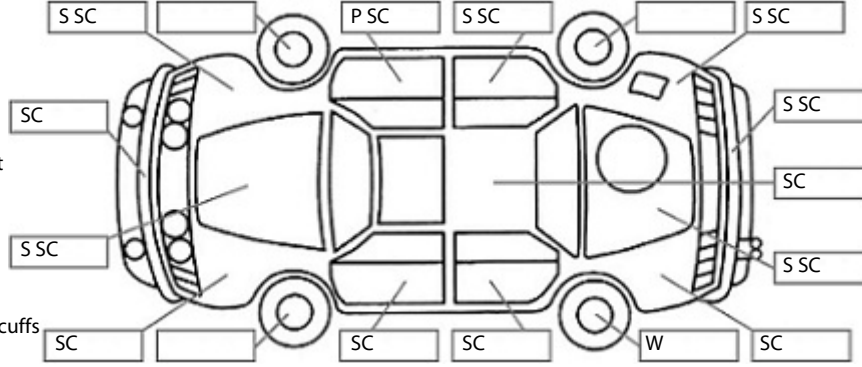

Make: Suzuki	Model: Escudo	Body Style: Wagon
Year: 2006	Registration: MRY109	Reg Expiry: 18 Dec 2024
WoF Expiry: 27 Mar 2025	Odometer: 127,890 Kms	Good No: 26482965
VIN: 7AT0GK4MX1920044	Next Service: 131500	Service History: No

Key:

- S = scratch
- D = dent
- R = rust
- PT = paint defect
- C = crack
- P = pin dent
- * = decals
- SC = stone chips
- W = significant scuffs

Body Inspection Comments

Note: some defects & blemishes may not be displayed in the diagram

Seats	small hole
Carpets	Good
Panels	Good
Dashboard	wear on steering wheel and gear knob

General Comments

Road Conditions During Test Drive: Dry

Engine Timing Mechanism: Timing Chain
Evidence of Cam Belt Replacement: Not Applicable Kms: