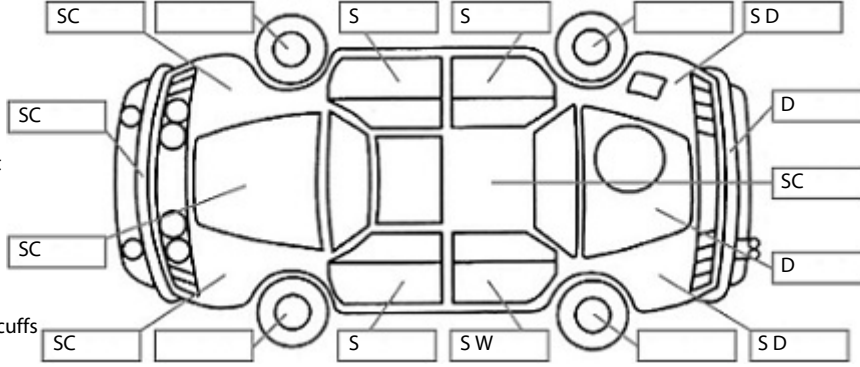

**Key:**

- S = scratch
- D = dent
- R = rust
- PT = paint defect
- C = crack
- P = pin dent
- \* = decals
- SC = stone chips
- W = significant scuffs

Body Inspection Comments

Note: some defects & blemishes may not be displayed in the diagram

Rear bumper damaged. Boot poor alignment.

Conditions During Body Inspection: Wet

Under Carriage & Under Bonnet Inspection Comments

Air intake hose loose missing fixtures. No jack. Lhf tyre bald on shoulders