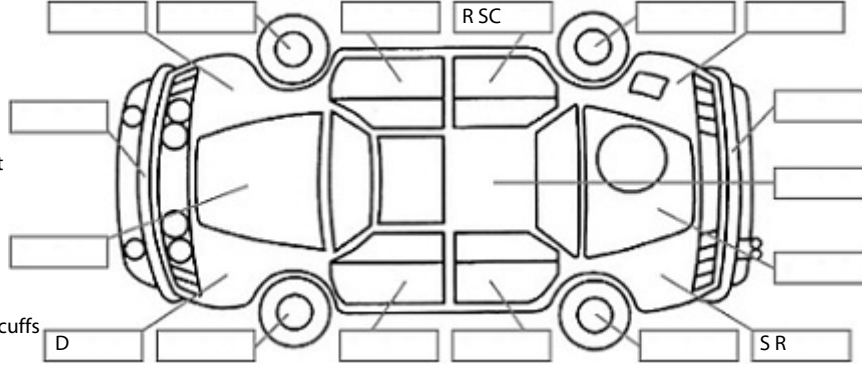

Key:

- S = scratch
- D = dent
- R = rust
- PT = paint defect
- C = crack
- P = pin dent
- * = decals
- SC = stone chips
- W = significant scuffs

Body Inspection Comments

Note: some defects & blemishes may not be displayed in the diagram

Conditions During Body Inspection: Wet

Under Carriage & Under Bonnet Inspection Comments

Front wheel drive.
Oil leak in engine bay.

Interior Comments

Seats	Good
Carpets	Good
Panels	Good
Dashboard	Good

General Comments