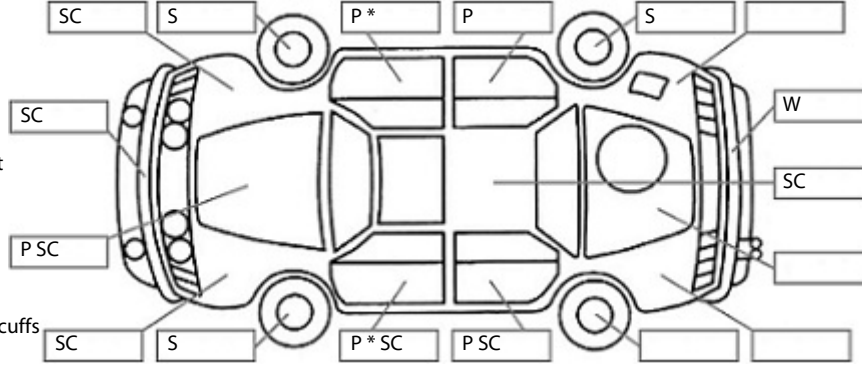

Key:

- S = scratch
- D = dent
- R = rust
- PT = paint defect
- C = crack
- P = pin dent
- * = decals
- SC = stone chips
- W = significant scuffs

Body Inspection Comments

Note: some defects & blemishes may not be displayed in the diagram