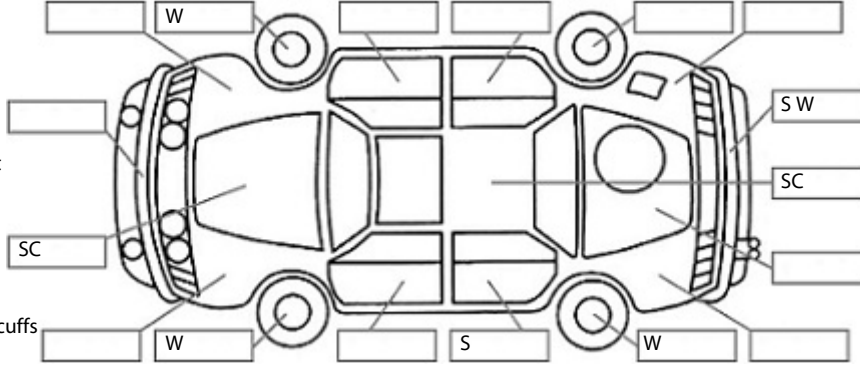

Key:

- S = scratch
- D = dent
- R = rust
- PT = paint defect
- C = crack
- P = pin dent
- * = decals
- SC = stone chips
- W = significant scuffs

Body Inspection Comments

Note: some defects & blemishes may not be displayed in the diagram