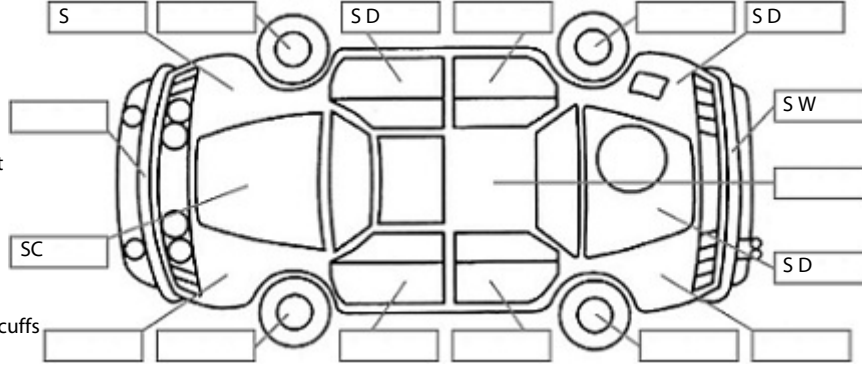

Key:

- S = scratch
- D = dent
- R = rust
- PT = paint defect
- C = crack
- P = pin dent
- * = decals
- SC = stone chips
- W = significant scuffs

Body Inspection Comments

Note: some defects & blemishes may not be displayed in the diagram