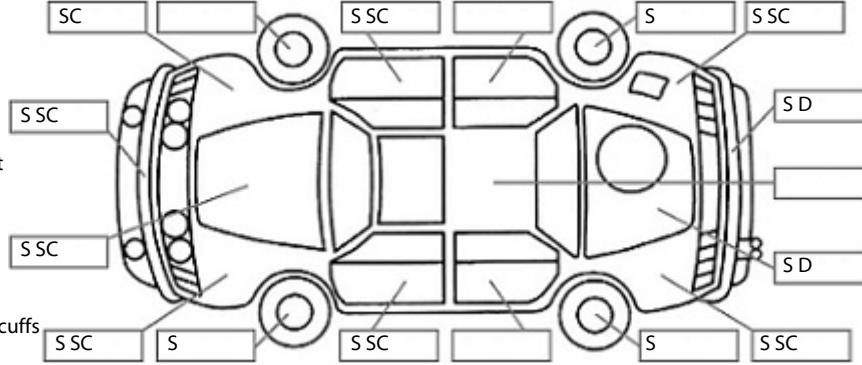

**Key:**

- S = scratch
- D = dent
- R = rust
- PT = paint defect
- C = crack
- P = pin dent
- \* = decals
- SC = stone chips
- W = significant scuffs

Body Inspection Comments

Note: some defects & blemishes may not be displayed in the diagram

Minor stone chips windscreen, convertible canvas roof top,

Conditions During Body Inspection: Dry

Under Carriage & Under Bonnet Inspection Comments

Interior Comments

Seats	Good
Carpets	Good
Panels	Good
Dashboard	Good