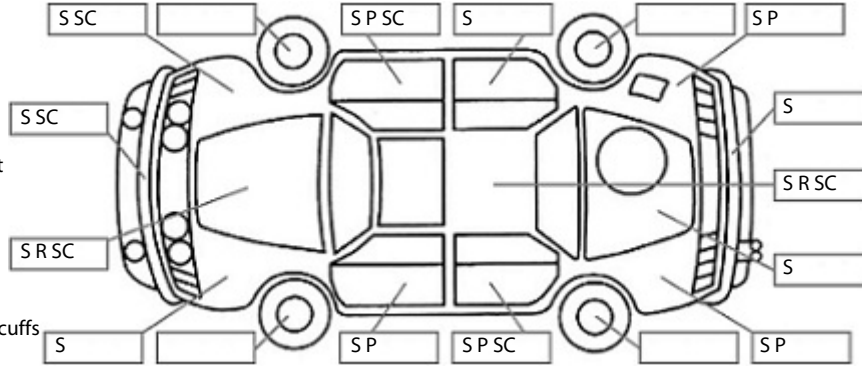

**Key:**

- S = scratch
- D = dent
- R = rust
- PT = paint defect
- C = crack
- P = pin dent
- \* = decals
- SC = stone chips
- W = significant scuffs

Body Inspection Comments

Note: some defects & blemishes may not be displayed in the diagram

Faded Headlights  
Right Mirror Indicator Cracked

Conditions During Body Inspection: Wet

Under Carriage & Under Bonnet Inspection Comments

Interior Comments

Seats	Average
Carpets	Average
Panels	Average
Dashboard	Average

General Comments

Right Rear Window Switch on Drivers Controls N/W Correctly

Road Conditions During Test Drive: Wet

Engine Timing Mechanism: Timing Chain  
Evidence of Cam Belt Replacement: Not Applicable Kms: