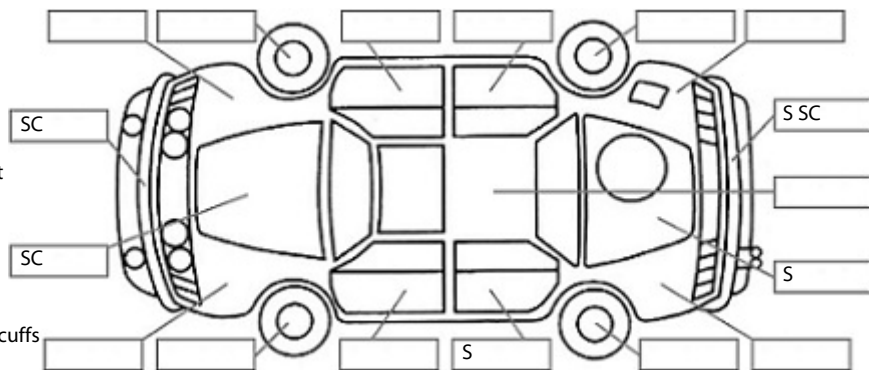

**Key:**

- S = scratch
- D = dent
- R = rust
- PT = paint defect
- C = crack
- P = pin dent
- \* = decals
- SC = stone chips
- W = significant scuffs

Body Inspection Comments

Note: some defects & blemishes may not be displayed in the diagram

Engine Timing Mechanism: Timing Chain  
 Evidence of Cam Belt Replacement: Not Applicable Kms:

	Pass	Fail	N/A
<b>Engine</b>			
Oil level	✓		
Smoke & fumes	✓		
Performance	✓		
Noise	✓		
<b>Cooling System</b>			
Coolant condition	✓		
Performance	✓		
Radiator / Hoses (visual)	✓		
<b>Transmission</b>			
Operation	✓		
Noise	✓		
Clutch			✓
CV joints	✓		
Wheel bearings	✓		
<b>Brakes</b>			
Performance	✓		
Hand Brake	✓		
<b>Tyres</b> (lowest observed tread depth of tyres)			
Left front	5.0	mm	
Right front	5.0	mm	
Left rear	4.0	mm	
Right rear	4.0	mm	
Spare	N/A		
<b>Suspension</b>			
Suspension performance	✓		
Steering performance	✓		
Shock absorbers	✓		
<b>Air Conditioning / Heater</b>			
Operation	✓		
<b>Electrical / Accessories</b>			
Head lights	✓		
Tail lights	✓		
Indicators	✓		
Dashboard warning lights	✓		
Wipers (front & rear)	✓		
Window winder FL	✓		
Window winder FR	✓		
Window winder RL	✓		
Window winder RR	✓		
Rear view mirrors	✓		
Radio (basic test only)	✓		
CD (basic test only)	✓		
Number of keys	1		
Central locking	✓		
Remote locking	✓		
Sat. Nav. (basic test only)			✓
Reversing camera	✓		