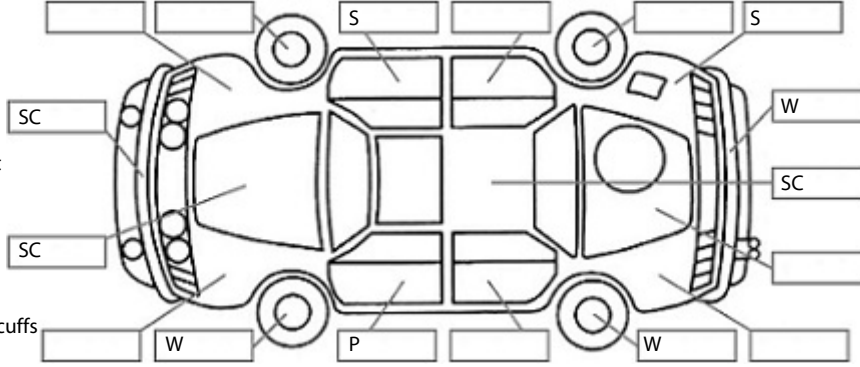

Key:

- S = scratch
- D = dent
- R = rust
- PT = paint defect
- C = crack
- P = pin dent
- * = decals
- SC = stone chips
- W = significant scuffs

Body Inspection Comments

Windscreen stone chips

Note: some defects & blemishes may not be displayed in the diagram

Engine Timing Mechanism: Timing Chain
Evidence of Cam Belt Replacement: Not Applicable Kms:

	Pass	Fail	N/A
Engine			
Oil level	✓		
Smoke & fumes	✓		
Performance	✓		
Noise	✓		
Cooling System			
Coolant condition	✓		
Performance	✓		
Radiator / Hoses (visual)	✓		
Transmission			
Operation	✓		
Noise	✓		
Clutch			✓
CV joints	✓		
Wheel bearings	✓		
Brakes			
Performance	✓		
Hand Brake	✓		
Tyres (lowest observed tread depth of tyres)			
Left front	5	mm	
Right front	5	mm	
Left rear	5	mm	
Right rear	5	mm	
Spare		Yes	
Suspension			
Suspension performance	✓		
Steering performance	✓		
Shock absorbers	✓		
Air Conditioning / Heater			
Operation	✓		
Electrical / Accessories			
Head lights	✓		
Tail lights	✓		
Indicators	✓		
Dashboard warning lights	✓		
Wipers (front & rear)	✓		
Window winder FL	✓		
Window winder FR	✓		
Window winder RL	✓		
Window winder RR	✓		
Rear view mirrors	✓		
Radio (basic test only)	✓		
CD (basic test only)			✓
Number of keys	2		
Central locking	✓		
Remote locking	✓		
Sat. Nav. (basic test only)			✓
Reversing camera	✓		