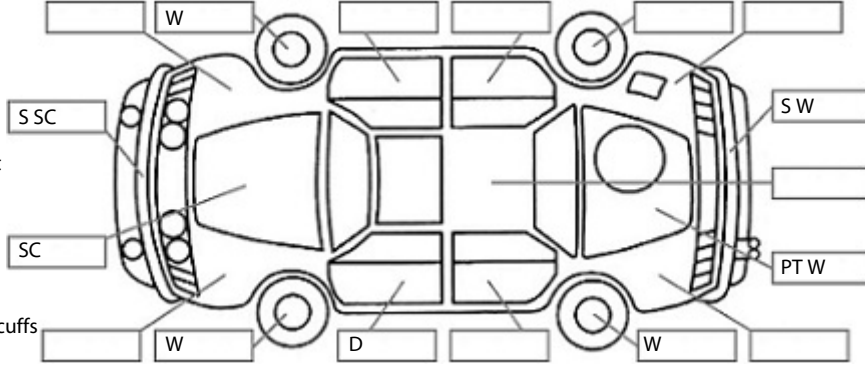

**Key:**

- S = scratch
- D = dent
- R = rust
- PT = paint defect
- C = crack
- P = pin dent
- \* = decals
- SC = stone chips
- W = significant scuffs

Body Inspection Comments

Windscreen stone chips

Note: some defects & blemishes may not be displayed in the diagram

Engine Timing Mechanism: Timing Chain  
Evidence of Cam Belt Replacement: Not Applicable Kms:

	Pass	Fail	N/A
<b>Engine</b>			
Oil level	✓		
Smoke & fumes	✓		
Performance	✓		
Noise	✓		
<b>Cooling System</b>			
Coolant condition	✓		
Performance	✓		
Radiator / Hoses (visual)	✓		
<b>Transmission</b>			
Operation	✓		
Noise	✓		
Clutch			✓
CV joints	✓		
Wheel bearings	✓		
<b>Brakes</b>			
Performance	✓		
Hand Brake	✓		
<b>Tyres</b> (lowest observed tread depth of tyres)			
Left front	7	mm	
Right front	7	mm	
Left rear	7	mm	
Right rear	7	mm	
Spare		Yes	
<b>Suspension</b>			
Suspension performance	✓		
Steering performance	✓		
Shock absorbers	✓		
<b>Air Conditioning / Heater</b>			
Operation	✓		
<b>Electrical / Accessories</b>			
Head lights	✓		
Tail lights	✓		
Indicators	✓		
Dashboard warning lights	✓		
Wipers (front & rear)	✓		
Window winder FL	✓		
Window winder FR	✓		
Window winder RL	✓		
Window winder RR	✓		
Rear view mirrors	✓		
Radio (basic test only)	✓		
CD (basic test only)			✓
Number of keys	2		
Central locking	✓		
Remote locking	✓		
Sat. Nav. (basic test only)			✓
Reversing camera	✓		