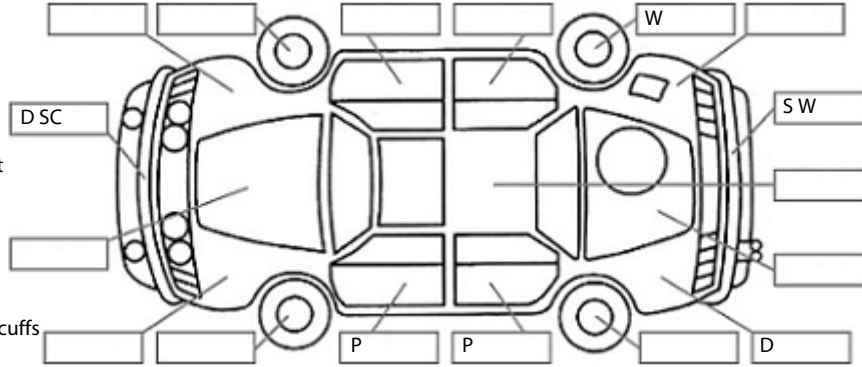

Key:

- S = scratch
- D = dent
- R = rust
- PT = paint defect
- C = crack
- P = pin dent
- * = decals
- SC = stone chips
- W = significant scuffs

Body Inspection Comments

Note: some defects & blemishes may not be displayed in the diagram

Road Conditions During Test Drive: Dry

Engine Timing Mechanism: Timing Chain
Evidence of Cam Belt Replacement: Not Applicable Kms:

	Pass	Fail	N/A
Engine			
Oil level	✓		
Smoke & fumes	✓		
Performance	✓		
Noise	✓		
Cooling System			
Coolant condition	✓		
Performance	✓		
Radiator / Hoses (visual)	✓		
Transmission			
Operation	✓		
Noise	✓		
Clutch			✓
CV joints	✓		
Wheel bearings	✓		
Brakes			
Performance	✓		
Hand Brake	✓		
Tyres (lowest observed tread depth of tyres)			
Left front	4.8	mm	
Right front	5.0	mm	
Left rear	5.3	mm	
Right rear	5.7	mm	
Spare	Yes		
Suspension			
Suspension performance	✓		
Steering performance	✓		
Shock absorbers	✓		
Air Conditioning / Heater			
Operation	✓		
Electrical / Accessories			
Head lights	✓		
Tail lights	✓		
Indicators	✓		
Dashboard warning lights		✓	
Wipers (front & rear)	✓		
Window winder FL	✓		
Window winder FR	✓		
Window winder RL	✓		
Window winder RR	✓		
Rear view mirrors	✓		
Radio (basic test only)	✓		
CD (basic test only)	✓		
Number of keys	2		
Central locking	✓		
Remote locking	✓		
Sat. Nav. (basic test only)			✓
Reversing camera			✓