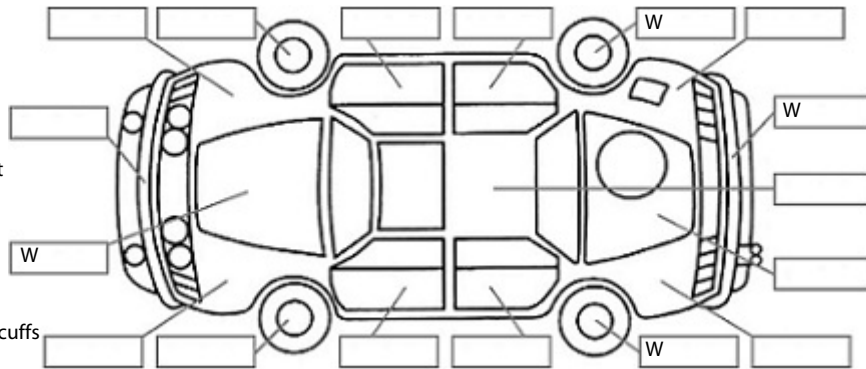

<b>Make:</b> Volkswagen	<b>Model:</b> Beetle	<b>Body Style:</b> Hatchback
<b>Year:</b> 2006	<b>Registration:</b> GTT693	<b>Reg Expiry:</b> 16 May 2025
<b>WoF Expiry:</b> 01 Oct 2025	<b>Odometer:</b> 117,000 Kms	<b>Good No:</b> 26480770
<b>VIN:</b> WVVZZZ9CZ6M504514	<b>Next Service:</b> 125000	<b>Service History:</b> No

**Key:**

- S = scratch
- D = dent
- R = rust
- PT = paint defect
- C = crack
- P = pin dent
- \* = decals
- SC = stone chips
- W = significant scuffs

Body Inspection Comments

Note: some defects & blemishes may not be displayed in the diagram