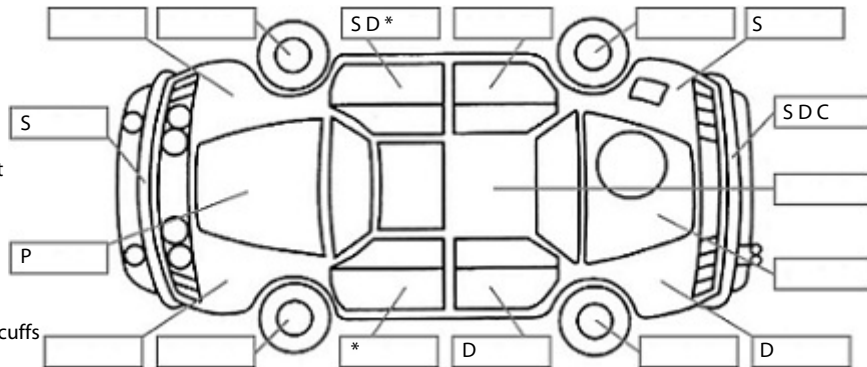

**Key:**

- S = scratch
- D = dent
- R = rust
- PT = paint defect
- C = crack
- P = pin dent
- \* = decals
- SC = stone chips
- W = significant scuffs

**Body Inspection Comments**

Note: some defects & blemishes may not be displayed in the diagram

L rear tyre puncture, below driver door dent,

Conditions During Body Inspection: Dry

**Under Carriage & Under Bonnet Inspection Comments**

Fwd

**Interior Comments**

Seats	Average
Carpets	Average
Panels	Good
Dashboard	Good

**General Comments**

Tail gate switch rubber torn, engine oil leak, remote key broken.

Road Conditions During Test Drive: Dry

Engine Timing Mechanism: Timing Chain

Evidence of Cam Belt Replacement: Not Applicable Kms: