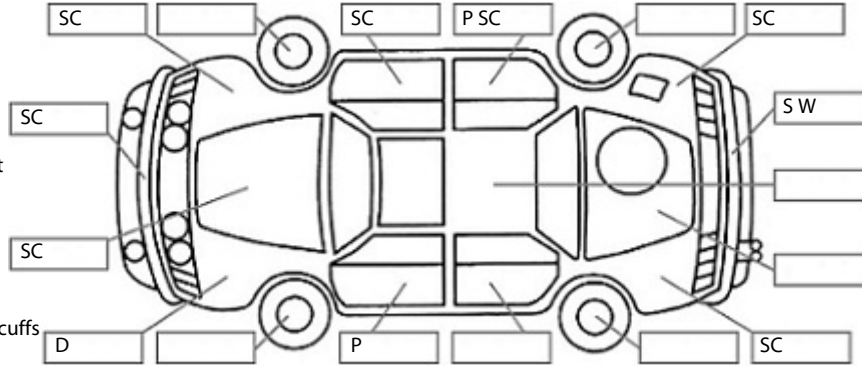

<b>Make:</b> Nissan	<b>Model:</b> Pathfinder	<b>Body Style:</b> SUV
<b>Year:</b> 2015	<b>Registration:</b> JLC953	<b>Reg Expiry:</b> 29 Dec 2024
<b>WoF Expiry:</b> 23 Jan 2026	<b>Odometer:</b> 159,180 Kms	<b>Good No:</b> 26480122
<b>VIN:</b> 5N1AR2MN7EC717377	<b>Next Service:</b> 174000km	<b>Service History:</b> Yes

**Key:**

- S = scratch
- D = dent
- R = rust
- PT = paint defect
- C = crack
- P = pin dent
- \* = decals
- SC = stone chips
- W = significant scuffs

**Body Inspection Comments**

Note: some defects & blemishes may not be displayed in the diagram