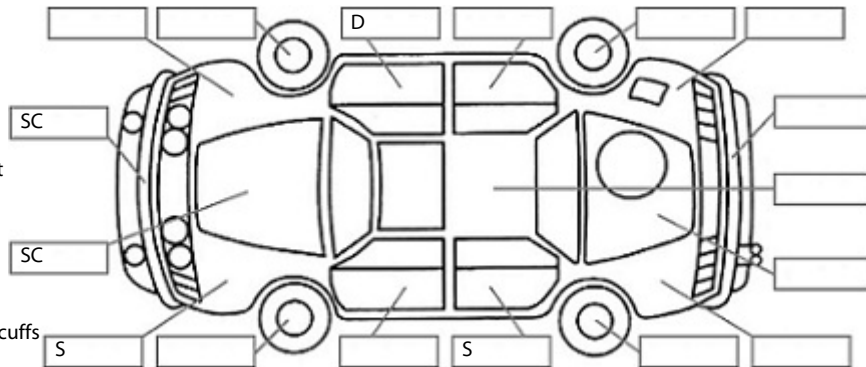

Key:

- S = scratch
- D = dent
- R = rust
- PT = paint defect
- C = crack
- P = pin dent
- * = decals
- SC = stone chips
- W = significant scuffs

Body Inspection Comments

Note: some defects & blemishes may not be displayed in the diagram

Engine Timing Mechanism: Timing Chain
 Evidence of Cam Belt Replacement: Not Applicable Kms:

	Pass	Fail	N/A
Engine			
Oil level	✓		
Smoke & fumes	✓		
Performance	✓		
Noise	✓		
Cooling System			
Coolant condition	✓		
Performance	✓		
Radiator / Hoses (visual)	✓		
Transmission			
Operation	✓		
Noise	✓		
Clutch			✓
CV joints	✓		
Wheel bearings	✓		
Brakes			
Performance	✓		
Hand Brake	✓		
Tyres (lowest observed tread depth of tyres)			
Left front	5.5	mm	
Right front	5.5	mm	
Left rear	8.5	mm	
Right rear	8.5	mm	
Spare	Yes		
Suspension			
Suspension performance	✓		
Steering performance	✓		
Shock absorbers	✓		
Air Conditioning / Heater			
Operation	✓		
Electrical / Accessories			
Head lights	✓		
Tail lights	✓		
Indicators	✓		
Dashboard warning lights	✓		
Wipers (front & rear)	✓		
Window winder FL	✓		
Window winder FR	✓		
Window winder RL	✓		
Window winder RR	✓		
Rear view mirrors	✓		
Radio (basic test only)	✓		
CD (basic test only)			✓
Number of keys	1		
Central locking	✓		
Remote locking	✓		
Sat. Nav. (basic test only)	✓		
Reversing camera	✓		