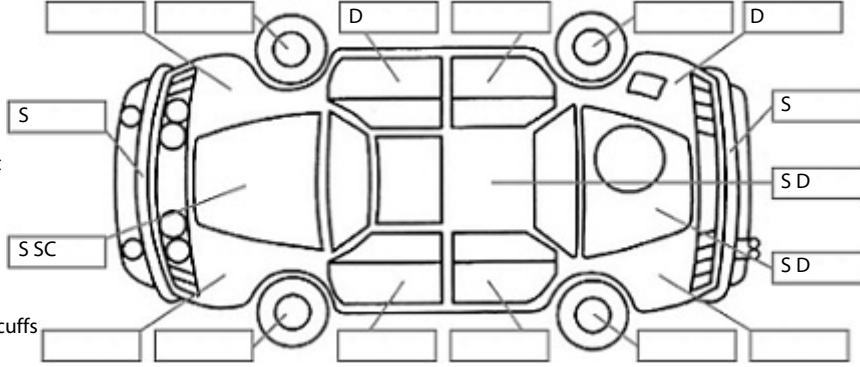

Key:

- S = scratch
- D = dent
- R = rust
- PT = paint defect
- C = crack
- P = pin dent
- * = decals
- SC = stone chips
- W = significant scuffs

Body Inspection Comments

Note: some defects & blemishes may not be displayed in the diagram