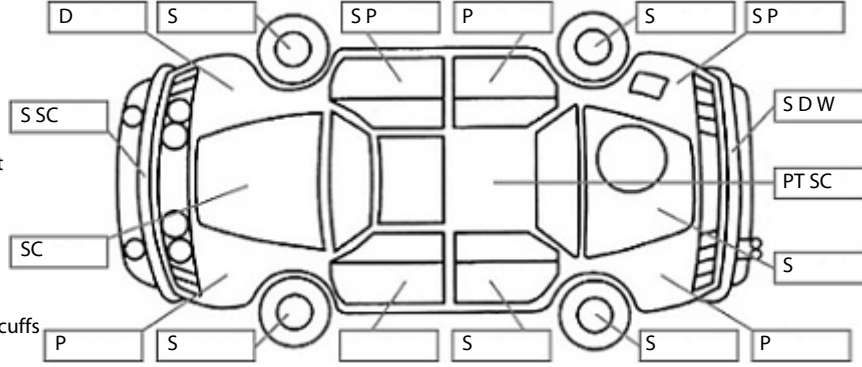

Make: Subaru	Model: Impreza	Body Style: Hatchback
Year: 2009	Registration: FDC164	Reg Expiry: 12 Dec 2024
WoF Expiry: 23 Jan 2025	Odometer: 169,049 Kms	Good No: 26479362
VIN: JF1GH7KF39G034414	Next Service: 179,000kms	Service History: No

Key:

- S = scratch
- D = dent
- R = rust
- PT = paint defect
- C = crack
- P = pin dent
- * = decals
- SC = stone chips
- W = significant scuffs

Body Inspection Comments

Note: some defects & blemishes may not be displayed in the diagram

Cam belt has been replaced, but writing has worn off sticker. Left side dashboard air vent is faulty

Road Conditions During Test Drive: Dry

Engine Timing Mechanism: Cambelt
Evidence of Cam Belt Replacement: No Kms: