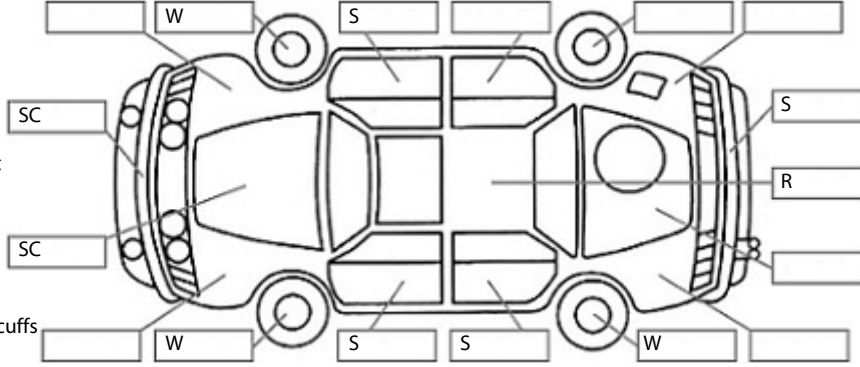

Make: Subaru	Model: Forester	Body Style: SUV
Year: 2020	Registration: NEM714	Reg Expiry: 25 Feb 2025
WoF Expiry: 01 Jan 2026	Odometer: 65,227 Kms	Good No: 26479009
VIN: JF2SK9KL5MG055126	Next Service: 77,500 kms	Service History: Yes

Key:

- S = scratch
- D = dent
- R = rust
- PT = paint defect
- C = crack
- P = pin dent
- * = decals
- SC = stone chips
- W = significant scuffs

Body Inspection Comments

Note: some defects & blemishes may not be displayed in the diagram

Engine Timing Mechanism: Timing Chain
Evidence of Cam Belt Replacement: Not Applicable Kms:

	Pass	Fail	N/A
Engine			
Oil level	✓		
Smoke & fumes	✓		
Performance	✓		
Noise	✓		
Cooling System			
Coolant condition	✓		
Performance	✓		
Radiator / Hoses (visual)	✓		
Transmission			
Operation	✓		
Noise	✓		
Clutch			✓
CV joints	✓		
Wheel bearings	✓		
Brakes			
Performance	✓		
Hand Brake	✓		
Tyres (lowest observed tread depth of tyres)			
Left front	6.0	mm	
Right front	6.0	mm	
Left rear	6.0	mm	
Right rear	6.0	mm	
Spare	Yes		
Suspension			
Suspension performance	✓		
Steering performance	✓		
Shock absorbers	✓		
Air Conditioning / Heater			
Operation	✓		
Electrical / Accessories			
Head lights	✓		
Tail lights	✓		
Indicators	✓		
Dashboard warning lights	✓		
Wipers (front & rear)	✓		
Window winder FL	✓		
Window winder FR	✓		
Window winder RL	✓		
Window winder RR	✓		
Rear view mirrors	✓		
Radio (basic test only)	✓		
CD (basic test only)			✓
Number of keys	2		
Central locking	✓		
Remote locking	✓		
Sat. Nav. (basic test only)			✓
Reversing camera	✓		