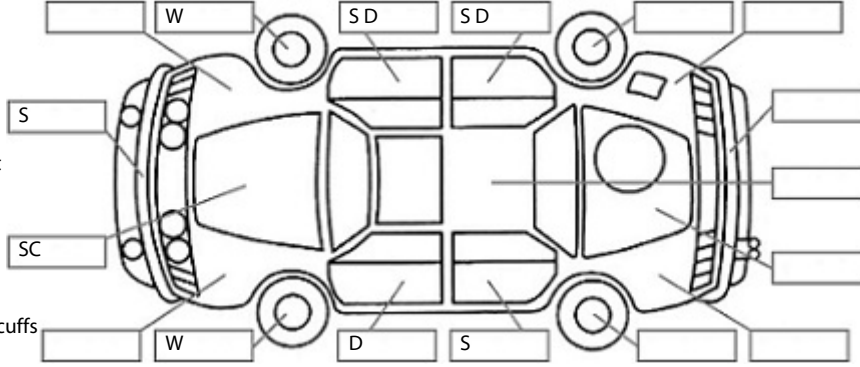

<b>Make:</b> KIA	<b>Model:</b> Sorento	<b>Body Style:</b> SUV
<b>Year:</b> 2021	<b>Registration:</b> NTT330	<b>Reg Expiry:</b> 07 Feb 2025
<b>WoF Expiry:</b> 08 Nov 2025	<b>Odometer:</b> 79,259 Kms	<b>Good No:</b> 26478980
<b>VIN:</b> KNARH81GSN5070610	<b>Next Service:</b> 80,000 kms	<b>Service History:</b> No

**Key:**

- S = scratch
- D = dent
- R = rust
- PT = paint defect
- C = crack
- P = pin dent
- \* = decals
- SC = stone chips
- W = significant scuffs

Body Inspection Comments

Note: some defects & blemishes may not be displayed in the diagram