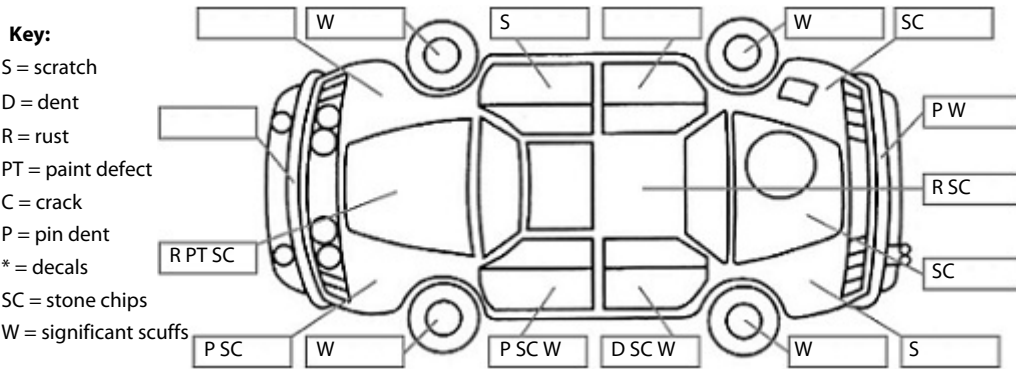

Make: Toyota	Model: Hiace	Body Style: Minibus
Year: 2006	Registration: PDE401	Reg Expiry: 04 Feb 2025
WoF Expiry: 11 Jun 2025	Odometer: 112,769 Kms	Good No: 26478967
VIN: 7AT0H60FX21007007	Next Service:	Service History: No

Body Inspection Comments

Right headlight condensation
Both front tyre inner edge wear

Conditions During Body Inspection: Dry

Under Carriage & Under Bonnet Inspection Comments

Underbody oxidation
Engine oil leak

Interior Comments

Seats	Average
Carpets	Average
Panels	Average
Dashboard	Average

General Comments

10 Seater

Road Conditions During Test Drive: Dry

Engine Timing Mechanism: Timing Chain
Evidence of Cam Belt Replacement: Not Applicable Kms: