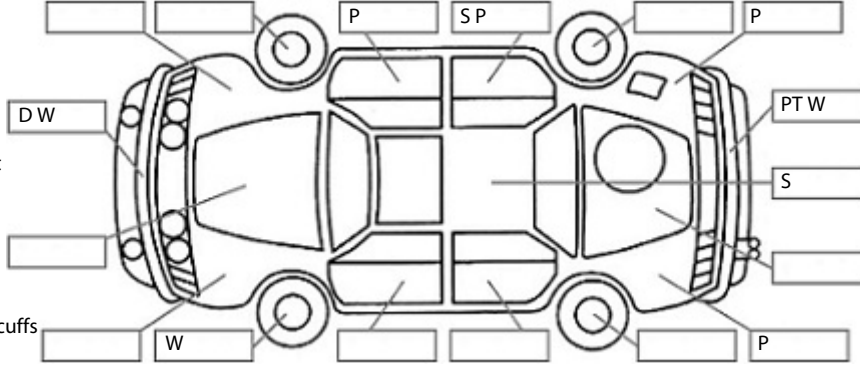

Key:

- S = scratch
- D = dent
- R = rust
- PT = paint defect
- C = crack
- P = pin dent
- * = decals
- SC = stone chips
- W = significant scuffs

Body Inspection Comments

Note: some defects & blemishes may not be displayed in the diagram

Engine Timing Mechanism: Timing Chain
Evidence of Cam Belt Replacement: Not Applicable Kms:

	Pass	Fail	N/A
Engine			
Oil level	✓		
Smoke & fumes	✓		
Performance	✓		
Noise	✓		
Cooling System			
Coolant condition	✓		
Performance	✓		
Radiator / Hoses (visual)	✓		
Transmission			
Operation	✓		
Noise	✓		
Clutch			✓
CV joints	✓		
Wheel bearings	✓		
Brakes			
Performance	✓		
Hand Brake	✓		
Tyres (lowest observed tread depth of tyres)			
Left front	3.5	mm	
Right front	3.7	mm	
Left rear	3.8	mm	
Right rear	2.8	mm	
Spare	Yes		
Suspension			
Suspension performance	✓		
Steering performance	✓		
Shock absorbers	✓		
Air Conditioning / Heater			
Operation	✓		
Electrical / Accessories			
Head lights	✓		
Tail lights	✓		
Indicators	✓		
Dashboard warning lights	✓		
Wipers (front & rear)	✓		
Window winder FL	✓		
Window winder FR	✓		
Window winder RL	✓		
Window winder RR	✓		
Rear view mirrors	✓		
Radio (basic test only)	✓		
CD (basic test only)	✓		
Number of keys	1		
Central locking	✓		
Remote locking	✓		
Sat. Nav. (basic test only)			✓
Reversing camera	✓		