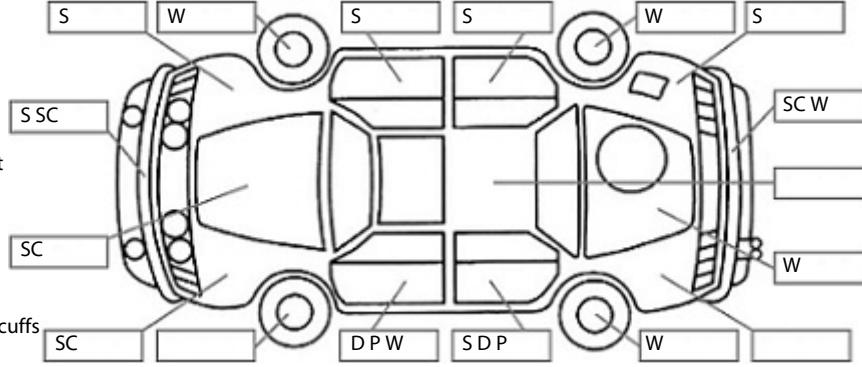

<b>Make:</b> Hyundai	<b>Model:</b> Tucson	<b>Body Style:</b> SUV
<b>Year:</b> 2018	<b>Registration:</b> LKW778	<b>Reg Expiry:</b> 27 Dec 2025
<b>WoF Expiry:</b> 06 Oct 2025	<b>Odometer:</b> 151,243 Kms	<b>Good No:</b> 26478556
<b>VIN:</b> TMAJ3813MJJ642587	<b>Next Service:</b> 159000km	<b>Service History:</b> Yes

**Key:**

- S = scratch
- D = dent
- R = rust
- PT = paint defect
- C = crack
- P = pin dent
- \* = decals
- SC = stone chips
- W = significant scuffs

**Body Inspection Comments**

Note: some defects & blemishes may not be displayed in the diagram

Stone chips in windscreen.  
Passengers side front door bottom trim loose.

Conditions During Body Inspection: Dry

**Under Carriage & Under Bonnet Inspection Comments**

**Interior Comments**

Seats	Good
Carpets	Good
Panels	Good
Dashboard	Good

**General Comments**

Vehicle drove well.

Road Conditions During Test Drive: Dry

Engine Timing Mechanism: Timing Chain  
Evidence of Cam Belt Replacement: Not Applicable Kms:

	Pass	Fail	N/A
<b>Engine</b>			
Oil level	✓		
Smoke & fumes	✓		
Performance	✓		
Noise	✓		
<b>Cooling System</b>			
Coolant condition	✓		
Performance	✓		
Radiator / Hoses (visual)	✓		
<b>Transmission</b>			
Operation	✓		
Noise	✓		
Clutch			✓
CV joints	✓		
Wheel bearings	✓		
<b>Brakes</b>			
Performance	✓		
Hand Brake	✓		
<b>Tyres</b> (lowest observed tread depth of tyres)			
Left front	6	mm	
Right front	6	mm	
Left rear	6	mm	
Right rear	6	mm	
Spare	Yes		
<b>Suspension</b>			
Suspension performance	✓		
Steering performance	✓		
Shock absorbers	✓		
<b>Air Conditioning / Heater</b>			
Operation	✓		
<b>Electrical / Accessories</b>			
Head lights	✓		
Tail lights	✓		
Indicators	✓		
Dashboard warning lights	✓		
Wipers (front & rear)	✓		
Window winder FL	✓		
Window winder FR	✓		
Window winder RL	✓		
Window winder RR	✓		
Rear view mirrors	✓		
Radio (basic test only)	✓		
CD (basic test only)			✓
Number of keys	1		
Central locking	✓		
Remote locking	✓		
Sat. Nav. (basic test only)			✓
Reversing camera	✓		