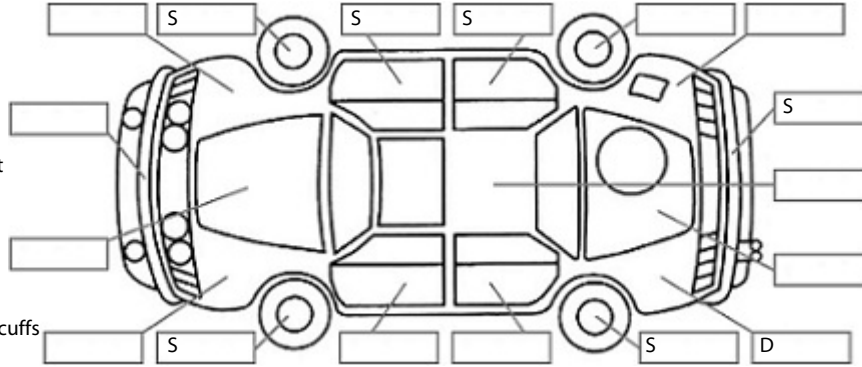

Make: Peugeot	Model: 2008	Body Style: SUV
Year: 2014	Registration: HMR276	Reg Expiry: 22 Jun 2025
WoF Expiry: 01 Sep 2024	Odometer: 120,000 Kms	Good No: 26478310
VIN: VF3CU5FS9DY080159	Next Service: 138,770	Service History:

Key:

- S = scratch
- D = dent
- R = rust
- PT = paint defect
- C = crack
- P = pin dent
- * = decals
- SC = stone chips
- W = significant scuffs

Body Inspection Comments

Note: some defects & blemishes may not be displayed in the diagram