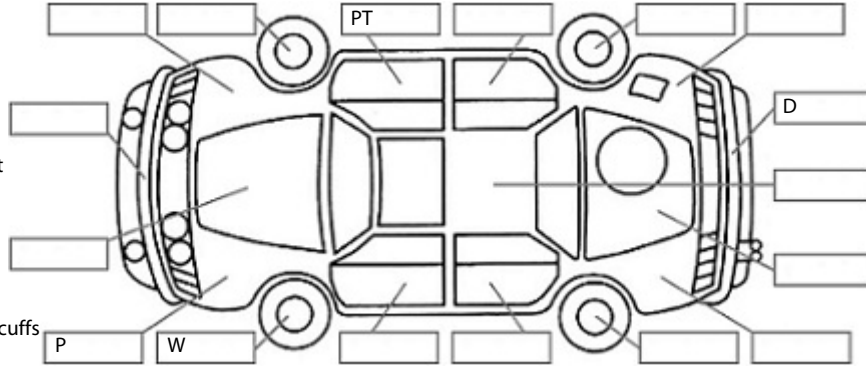

Key:

- S = scratch
- D = dent
- R = rust
- PT = paint defect
- C = crack
- P = pin dent
- * = decals
- SC = stone chips
- W = significant scuffs

Body Inspection Comments

Note: some defects & blemishes may not be displayed in the diagram

Rear bumper loose on left side

Conditions During Body Inspection: Dry

Under Carriage & Under Bonnet Inspection Comments

Interior Comments

Seats	Good
Carpets	Good
Panels	Good
Dashboard	Good

General Comments