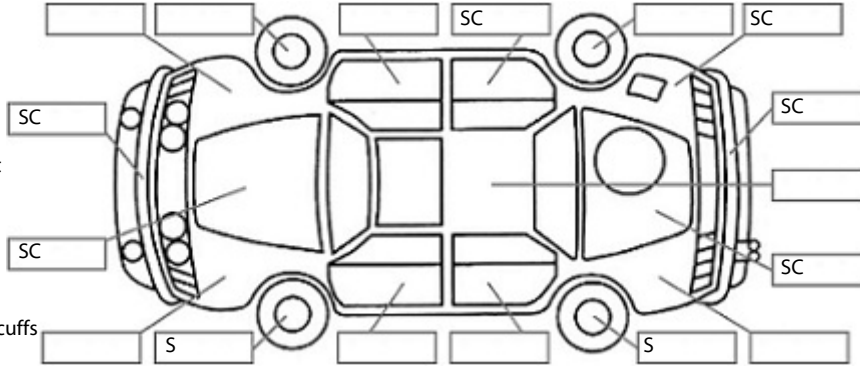

Key:

- S = scratch
- D = dent
- R = rust
- PT = paint defect
- C = crack
- P = pin dent
- * = decals
- SC = stone chips
- W = significant scuffs

Body Inspection Comments

Note: some defects & blemishes may not be displayed in the diagram

Engine Timing Mechanism: Timing Chain
Evidence of Cam Belt Replacement: Not Applicable Kms:

	Pass	Fail	N/A
Engine			
Oil level	✓		
Smoke & fumes	✓		
Performance	✓		
Noise	✓		
Cooling System			
Coolant condition	✓		
Performance	✓		
Radiator / Hoses (visual)	✓		
Transmission			
Operation	✓		
Noise	✓		
Clutch			✓
CV joints	✓		
Wheel bearings	✓		
Brakes			
Performance	✓		
Hand Brake	✓		
Tyres (lowest observed tread depth of tyres)			
Left front	3.0	mm	
Right front	3.0	mm	
Left rear	5.5	mm	
Right rear	5.5	mm	
Spare	Yes		
Suspension			
Suspension performance	✓		
Steering performance	✓		
Shock absorbers	✓		
Air Conditioning / Heater			
Operation	✓		
Electrical / Accessories			
Head lights	✓		
Tail lights	✓		
Indicators	✓		
Dashboard warning lights	✓		
Wipers (front & rear)	✓		
Window winder FL	✓		
Window winder FR	✓		
Window winder RL	✓		
Window winder RR	✓		
Rear view mirrors	✓		
Radio (basic test only)	✓		
CD (basic test only)			✓
Number of keys	1		
Central locking	✓		
Remote locking	✓		
Sat. Nav. (basic test only)	✓		
Reversing camera	✓		