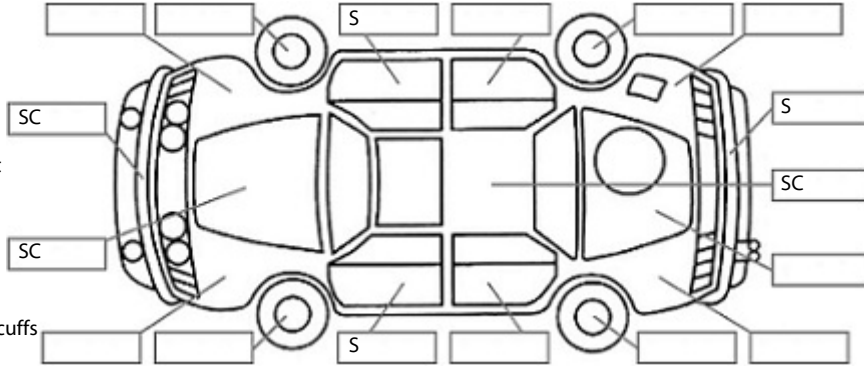

Key:

- S = scratch
- D = dent
- R = rust
- PT = paint defect
- C = crack
- P = pin dent
- * = decals
- SC = stone chips
- W = significant scuffs

Body Inspection Comments

Note: some defects & blemishes may not be displayed in the diagram

Driver door seal torn

Conditions During Body Inspection: Wet

Under Carriage & Under Bonnet Inspection Comments

Rear wheel drive
Underbody surface rust (front)
Rear bumper misaligned (filler panel insecure)