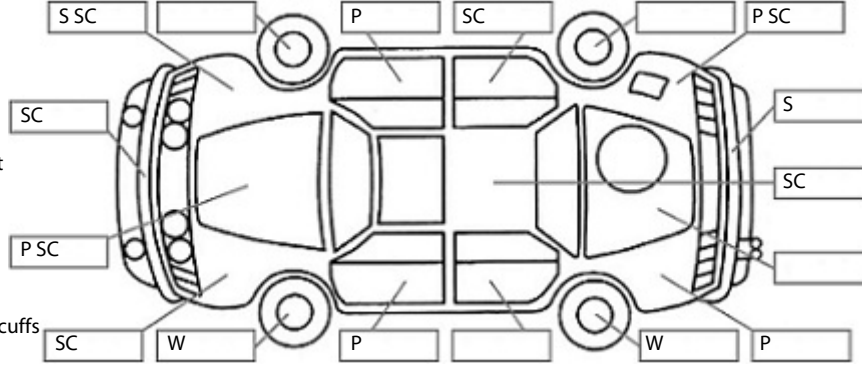

Key:

- S = scratch
- D = dent
- R = rust
- PT = paint defect
- C = crack
- P = pin dent
- * = decals
- SC = stone chips
- W = significant scuffs

Body Inspection Comments

Note: some defects & blemishes may not be displayed in the diagram

Stone chip in front windscreen

Conditions During Body Inspection: Dry

Under Carriage & Under Bonnet Inspection Comments

Interior Comments

Seats	Slight wear on drivers seat
Carpets	Good
Panels	Good
Dashboard	Good

General Comments

Partial service history

Road Conditions During Test Drive: Dry

Engine Timing Mechanism: Timing Chain
Evidence of Cam Belt Replacement: Not Applicable Kms:

	Pass	Fail	N/A
Engine			
Oil level	✓		
Smoke & fumes	✓		
Performance	✓		
Noise	✓		
Cooling System			
Coolant condition	✓		
Performance	✓		
Radiator / Hoses (visual)	✓		
Transmission			
Operation	✓		
Noise	✓		
Clutch			✓
CV joints	✓		
Wheel bearings	✓		
Brakes			
Performance	✓		
Hand Brake	✓		
Tyres (lowest observed tread depth of tyres)			
Left front	6.3	mm	
Right front	6.0	mm	
Left rear	2.8	mm	
Right rear	4.6	mm	
Spare	Yes		
Suspension			
Suspension performance	✓		
Steering performance	✓		
Shock absorbers	✓		
Air Conditioning / Heater			
Operation	✓		
Electrical / Accessories			
Head lights	✓		
Tail lights	✓		
Indicators	✓		
Dashboard warning lights	✓		
Wipers (front & rear)	✓		
Window winder FL	✓		
Window winder FR	✓		
Window winder RL	✓		
Window winder RR	✓		
Rear view mirrors	✓		
Radio (basic test only)	✓		
CD (basic test only)	✓		
Number of keys	2		
Central locking	✓		
Remote locking	✓		
Sat. Nav. (basic test only)	✓		
Reversing camera	✓		