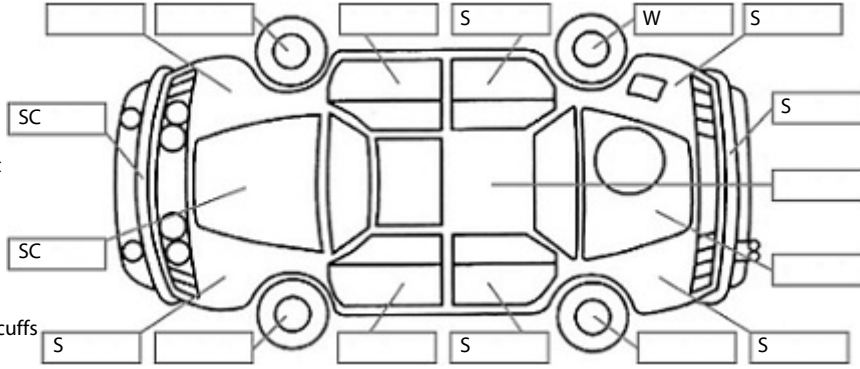

Key:

- S = scratch
- D = dent
- R = rust
- PT = paint defect
- C = crack
- P = pin dent
- * = decals
- SC = stone chips
- W = significant scuffs

Body Inspection Comments

Note: some defects & blemishes may not be displayed in the diagram

Engine Timing Mechanism: Timing Chain
Evidence of Cam Belt Replacement: Not Applicable Kms:

	Pass	Fail	N/A
Engine			
Oil level	✓		
Smoke & fumes	✓		
Performance	✓		
Noise	✓		
Cooling System			
Coolant condition	✓		
Performance	✓		
Radiator / Hoses (visual)	✓		
Transmission			
Operation	✓		
Noise	✓		
Clutch			✓
CV joints			✓
Wheel bearings	✓		
Brakes			
Performance	✓		
Hand Brake	✓		
Tyres (lowest observed tread depth of tyres)			
Left front	5.0	mm	
Right front	7.0	mm	
Left rear	7.0	mm	
Right rear	7.0	mm	
Spare	Yes		
Suspension			
Suspension performance	✓		
Steering performance	✓		
Shock absorbers	✓		
Air Conditioning / Heater			
Operation	✓		
Electrical / Accessories			
Head lights	✓		
Tail lights	✓		
Indicators	✓		
Dashboard warning lights	✓		
Wipers (front & rear)	✓		
Window winder FL	✓		
Window winder FR	✓		
Window winder RL	✓		
Window winder RR	✓		
Rear view mirrors	✓		
Radio (basic test only)	✓		
CD (basic test only)			✓
Number of keys	2		
Central locking	✓		
Remote locking	✓		
Sat. Nav. (basic test only)			✓
Reversing camera	✓		