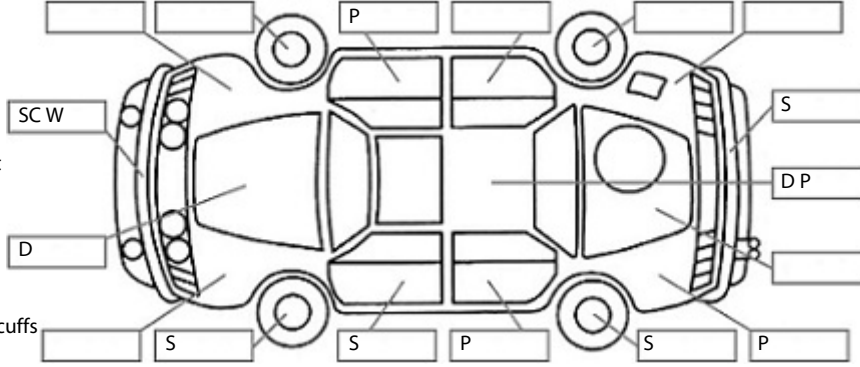

Key:

- S = scratch
- D = dent
- R = rust
- PT = paint defect
- C = crack
- P = pin dent
- * = decals
- SC = stone chips
- W = significant scuffs

Body Inspection Comments

Note: some defects & blemishes may not be displayed in the diagram

Engine Timing Mechanism: Timing Chain
Evidence of Cam Belt Replacement: Not Applicable Kms:

	Pass	Fail	N/A
Engine			
Oil level	✓		
Smoke & fumes	✓		
Performance	✓		
Noise	✓		
Cooling System			
Coolant condition	✓		
Performance	✓		
Radiator / Hoses (visual)	✓		
Transmission			
Operation	✓		
Noise	✓		
Clutch			✓
CV joints	✓		
Wheel bearings	✓		
Brakes			
Performance	✓		
Hand Brake	✓		
Tyres (lowest observed tread depth of tyres)			
Left front	4.0	mm	
Right front	4.0	mm	
Left rear	6.0	mm	
Right rear	6.0	mm	
Spare	Yes		
Suspension			
Suspension performance	✓		
Steering performance	✓		
Shock absorbers	✓		
Air Conditioning / Heater			
Operation	✓		
Electrical / Accessories			
Head lights	✓		
Tail lights	✓		
Indicators	✓		
Dashboard warning lights	✓		
Wipers (front & rear)	✓		
Window winder FL	✓		
Window winder FR	✓		
Window winder RL	✓		
Window winder RR	✓		
Rear view mirrors	✓		
Radio (basic test only)	✓		
CD (basic test only)			✓
Number of keys	2		
Central locking	✓		
Remote locking	✓		
Sat. Nav. (basic test only)			✓
Reversing camera	✓		