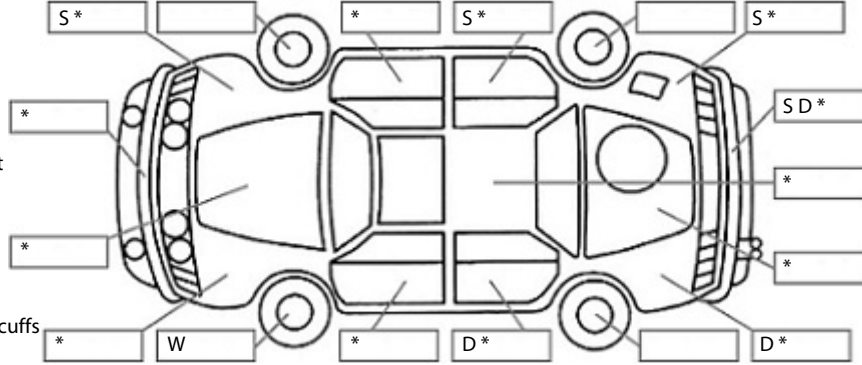

Key:

- S = scratch
- D = dent
- R = rust
- PT = paint defect
- C = crack
- P = pin dent
- * = decals
- SC = stone chips
- W = significant scuffs

Body Inspection Comments

Note: some defects & blemishes may not be displayed in the diagram

Police car lots of hole inside, and roof antenna, R side indicator lens broken, front and rear bumper have hole, interior panel missing cover,

Conditions During Body Inspection: Dry

Under Carriage & Under Bonnet Inspection Comments