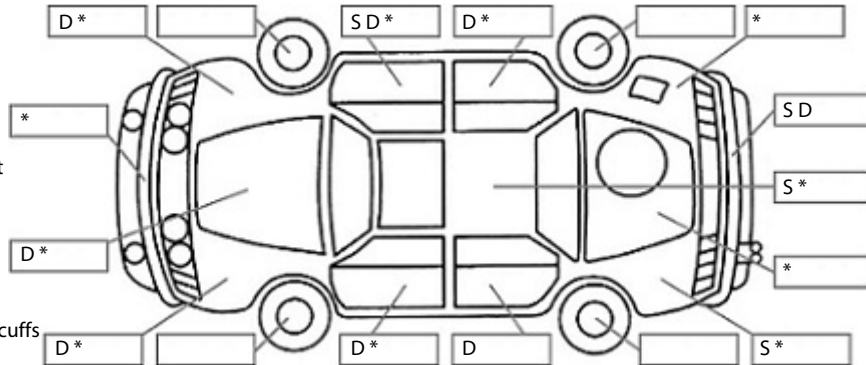

Key:

- S = scratch
- D = dent
- R = rust
- PT = paint defect
- C = crack
- P = pin dent
- * = decals
- SC = stone chips
- W = significant scuffs

Body Inspection Comments

Note: some defects & blemishes may not be displayed in the diagram

General Comments

Police car lots of holes inside and missing plastic parts, , both front body seal torn, horn N/ working, steering worn, roof antenna hole, L rear body seal torn, driver seat adjustment not working, engine oil leak, L/ front lower arm bushes leaking, steering wheel button not working,