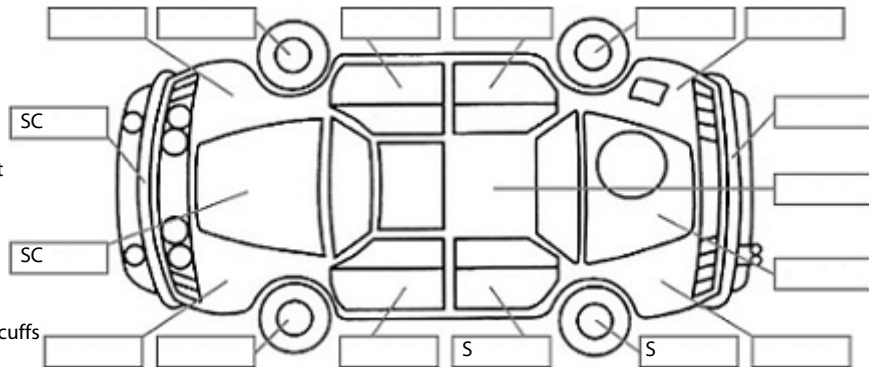

**Key:**

- S = scratch
- D = dent
- R = rust
- PT = paint defect
- C = crack
- P = pin dent
- \* = decals
- SC = stone chips
- W = significant scuffs

Body Inspection Comments

Note: some defects & blemishes may not be displayed in the diagram

Engine Timing Mechanism: Timing Chain  
 Evidence of Cam Belt Replacement: Not Applicable Kms:

	Pass	Fail	N/A
<b>Engine</b>			
Oil level	✓		
Smoke & fumes	✓		
Performance	✓		
Noise	✓		
<b>Cooling System</b>			
Coolant condition	✓		
Performance	✓		
Radiator / Hoses (visual)	✓		
<b>Transmission</b>			
Operation	✓		
Noise	✓		
Clutch	✓		
CV joints	✓		
Wheel bearings	✓		
<b>Brakes</b>			
Performance	✓		
Hand Brake	✓		
<b>Tyres</b> (lowest observed tread depth of tyres)			
Left front	3.5	mm	
Right front	4.0	mm	
Left rear	3.8	mm	
Right rear	5.0	mm	
Spare	Yes		
<b>Suspension</b>			
Suspension performance	✓		
Steering performance	✓		
Shock absorbers	✓		
<b>Air Conditioning / Heater</b>			
Operation	✓		
<b>Electrical / Accessories</b>			
Head lights	✓		
Tail lights	✓		
Indicators	✓		
Dashboard warning lights	✓		
Wipers (front & rear)	✓		
Window winder FL	✓		
Window winder FR	✓		
Window winder RL	✓		
Window winder RR	✓		
Rear view mirrors	✓		
Radio (basic test only)	✓		
CD (basic test only)	✓		
Number of keys	2		
Central locking	✓		
Remote locking	✓		
Sat. Nav. (basic test only)			✓
Reversing camera	✓		