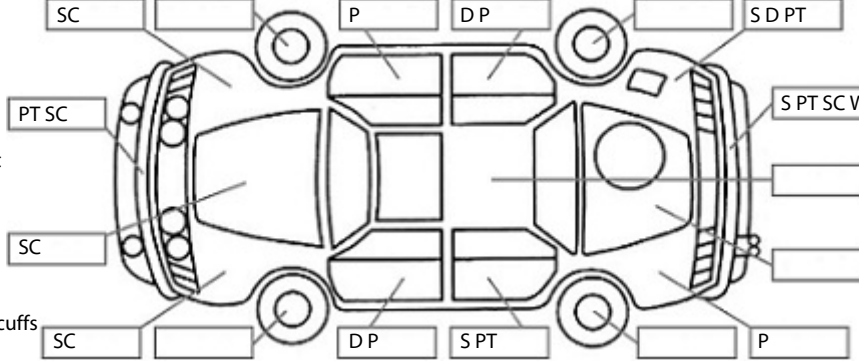

Key:

- S = scratch
- D = dent
- R = rust
- PT = paint defect
- C = crack
- P = pin dent
- * = decals
- SC = stone chips
- W = significant scuffs

Note: some defects & blemishes may not be displayed in the diagram

Body Inspection Comments

- All tyres worn on inner edges
- Front right park light isn't working
- Front left wheel hub cap is chipped
- Large stone chip in front windscreen
- Right rear outer taillight lens is cracked

Engine Timing Mechanism: Timing Chain
Evidence of Cam Belt Replacement: Not Applicable Kms:

	Pass	Fail	N/A
Engine			
Oil level	✓		
Smoke & fumes	✓		
Performance	✓		
Noise	✓		
Cooling System			
Coolant condition	✓		
Performance	✓		
Radiator / Hoses (visual)	✓		
Transmission			
Operation	✓		
Noise	✓		
Clutch			✓
CV joints	✓		
Wheel bearings	✓		
Brakes			
Performance	✓		
Hand Brake	✓		
Tyres (lowest observed tread depth of tyres)			
Left front	2.0	mm	
Right front	1.9	mm	
Left rear	3.1	mm	
Right rear	3.2	mm	
Spare	Yes		
Suspension			
Suspension performance	✓		
Steering performance	✓		
Shock absorbers	✓		
Air Conditioning / Heater			
Operation	✓		
Electrical / Accessories			
Head lights		✓	
Tail lights	✓		
Indicators	✓		
Dashboard warning lights	✓		
Wipers (front & rear)	✓		
Window winder FL	✓		
Window winder FR	✓		
Window winder RL	✓		
Window winder RR	✓		
Rear view mirrors	✓		
Radio (basic test only)	✓		
CD (basic test only)	✓		
Number of keys	2		
Central locking	✓		
Remote locking		✓	
Sat. Nav. (basic test only)			✓
Reversing camera			✓