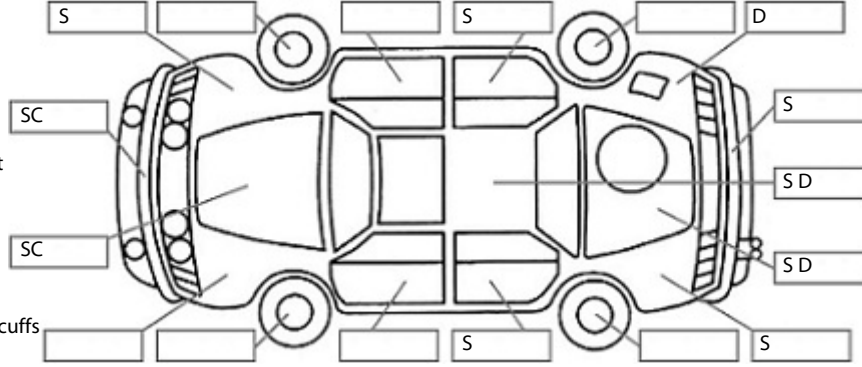

Make: Honda	Model: Stream	Body Style: Wagon
Year: 2007	Registration: LHZ330	Reg Expiry: 21 Feb 2025
WoF Expiry: 01 Dec 2024	Odometer: 152,854 Kms	Good No: 26476025
VIN: 7AT08GADX1804079C	Next Service:	Service History:

Key:

- S = scratch
- D = dent
- R = rust
- PT = paint defect
- C = crack
- P = pin dent
- * = decals
- SC = stone chips
- W = significant scuffs

Body Inspection Comments

Note: some defects & blemishes may not be displayed in the diagram