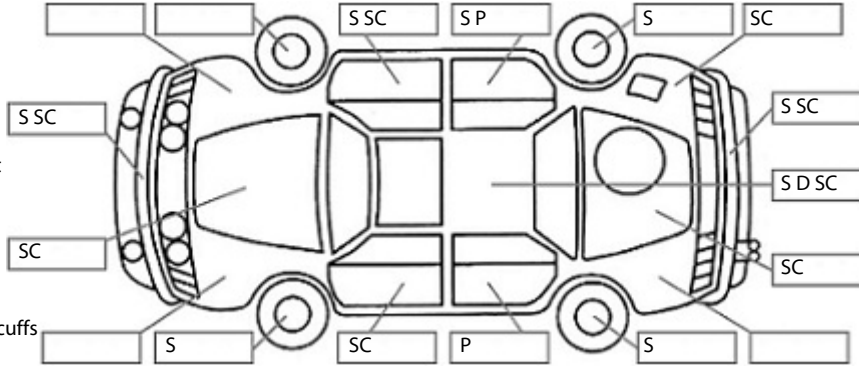

**Key:**

- S = scratch
- D = dent
- R = rust
- PT = paint defect
- C = crack
- P = pin dent
- \* = decals
- SC = stone chips
- W = significant scuffs

Body Inspection Comments

Note: some defects & blemishes may not be displayed in the diagram

LH taillight cracked.

Conditions During Body Inspection: Dry

Under Carriage & Under Bonnet Inspection Comments

Minor oil seepage from turbo.

Interior Comments

Seats	Good
Carpets	Good
Panels	Good
Dashboard	Good