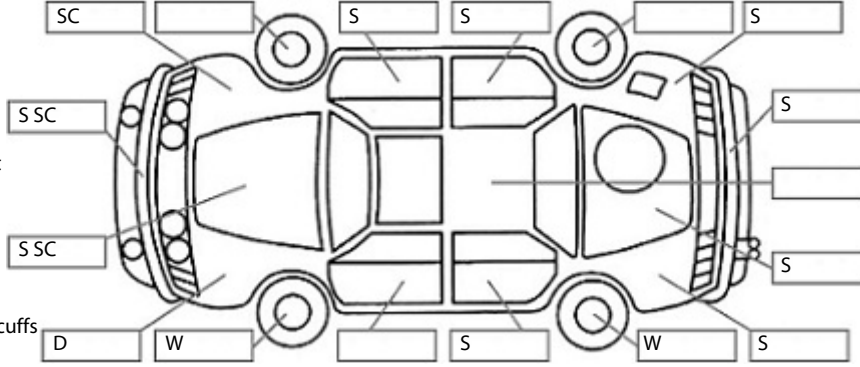

Key:

- S = scratch
- D = dent
- R = rust
- PT = paint defect
- C = crack
- P = pin dent
- * = decals
- SC = stone chips
- W = significant scuffs

Body Inspection Comments

Note: some defects & blemishes may not be displayed in the diagram