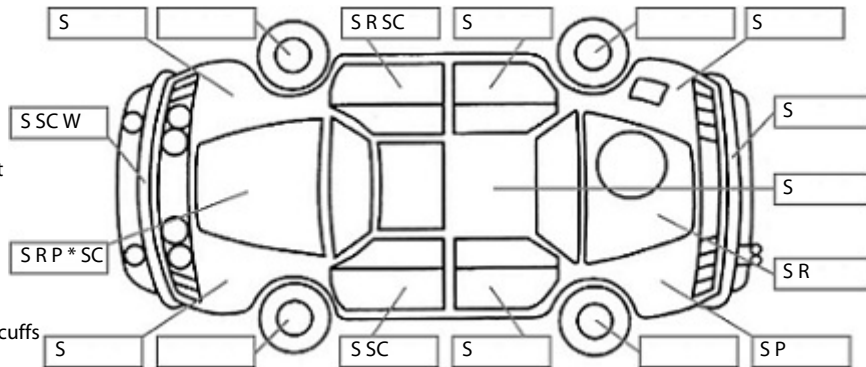

**Key:**

- S = scratch
- D = dent
- R = rust
- PT = paint defect
- C = crack
- P = pin dent
- \* = decals
- SC = stone chips
- W = significant scuffs

Body Inspection Comments

Note: some defects & blemishes may not be displayed in the diagram

Minor Stone Chips Windscreen

Conditions During Body Inspection: Dry

Under Carriage & Under Bonnet Inspection Comments

Interior Comments

Seats	Average
Carpets	Average
Panels	Average
Dashboard	Average

General Comments

Turbo

Road Conditions During Test Drive: Dry

Engine Timing Mechanism: Cambelt

Evidence of Cam Belt Replacement: No Kms:

	Pass	Fail	N/A
<b>Engine</b>			
Oil level	✓		
Smoke & fumes	✓		
Performance	✓		
Noise	✓		
<b>Cooling System</b>			
Coolant condition	✓		
Performance	✓		
Radiator / Hoses (visual)	✓		
<b>Transmission</b>			
Operation		✓	
Noise	✓		
Clutch			✓
CV joints	✓		
Wheel bearings	✓		
<b>Brakes</b>			
Performance	✓		
Hand Brake	✓		
<b>Tyres</b> (lowest observed tread depth of tyres)			
Left front	2.0	mm	
Right front	2.5	mm	
Left rear	2.0	mm	
Right rear	3.0	mm	
Spare	Yes		
<b>Suspension</b>			
Suspension performance	✓		
Steering performance	✓		
Shock absorbers	✓		
<b>Air Conditioning / Heater</b>			
Operation	✓		
<b>Electrical / Accessories</b>			
Head lights	✓		
Tail lights	✓		
Indicators	✓		
Dashboard warning lights	✓		
Wipers (front & rear)	✓		
Window winder FL	✓		
Window winder FR	✓		
Window winder RL	✓		
Window winder RR	✓		
Rear view mirrors	✓		
Radio (basic test only)	✓		
CD (basic test only)	✓		
Number of keys	2		
Central locking	✓		
Remote locking	✓		
Sat. Nav. (basic test only)			✓
Reversing camera			✓