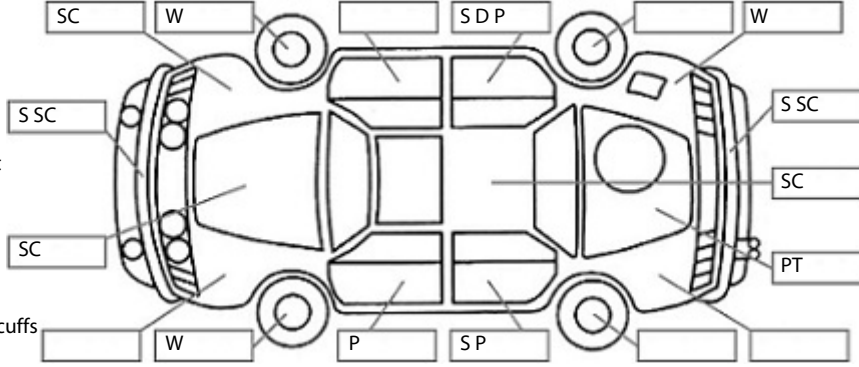

**Key:**

- S = scratch
- D = dent
- R = rust
- PT = paint defect
- C = crack
- P = pin dent
- \* = decals
- SC = stone chips
- W = significant scuffs

**Body Inspection Comments**

Note: some defects & blemishes may not be displayed in the diagram

Tape covering crack/hole in rear bumper  
Front bumper slightly detached on left side

Conditions During Body Inspection: Dry

**Under Carriage & Under Bonnet Inspection Comments**

**Interior Comments**

Seats	Small burn hole on right rear seat
Carpets	Drivers floor mat average
Panels	Good
Dashboard	Good

**General Comments**

Partial service history

Road Conditions During Test Drive: Dry

Engine Timing Mechanism: Timing Chain  
Evidence of Cam Belt Replacement: Not Applicable Kms:

	Pass	Fail	N/A
<b>Engine</b>			
Oil level	✓		
Smoke & fumes	✓		
Performance	✓		
Noise	✓		
<b>Cooling System</b>			
Coolant condition	✓		
Performance	✓		
Radiator / Hoses (visual)	✓		
<b>Transmission</b>			
Operation	✓		
Noise	✓		
Clutch			✓
CV joints	✓		
Wheel bearings	✓		
<b>Brakes</b>			
Performance	✓		
Hand Brake	✓		
<b>Tyres</b> (lowest observed tread depth of tyres)			
Left front	6.7	mm	
Right front	6.8	mm	
Left rear	5.3	mm	
Right rear	4.7	mm	
Spare	Yes		
<b>Suspension</b>			
Suspension performance	✓		
Steering performance	✓		
Shock absorbers	✓		
<b>Air Conditioning / Heater</b>			
Operation	✓		
<b>Electrical / Accessories</b>			
Head lights	✓		
Tail lights	✓		
Indicators	✓		
Dashboard warning lights	✓		
Wipers (front & rear)	✓		
Window winder FL	✓		
Window winder FR	✓		
Window winder RL	✓		
Window winder RR	✓		
Rear view mirrors	✓		
Radio (basic test only)	✓		
CD (basic test only)	✓		
Number of keys	2		
Central locking	✓		
Remote locking	✓		
Sat. Nav. (basic test only)			✓
Reversing camera			✓