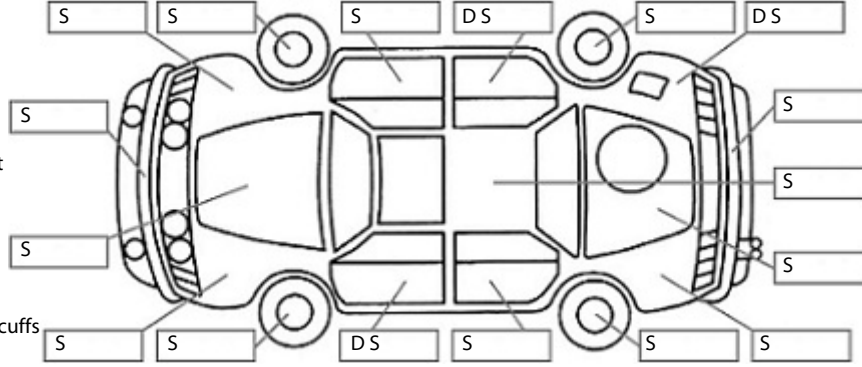

Key:

- S = scratch
- D = dent
- R = rust
- PT = paint defect
- C = crack
- P = pin dent
- * = decals
- SC = stone chips
- W = significant scuffs

Body Inspection Comments

Note: some defects & blemishes may not be displayed in the diagram