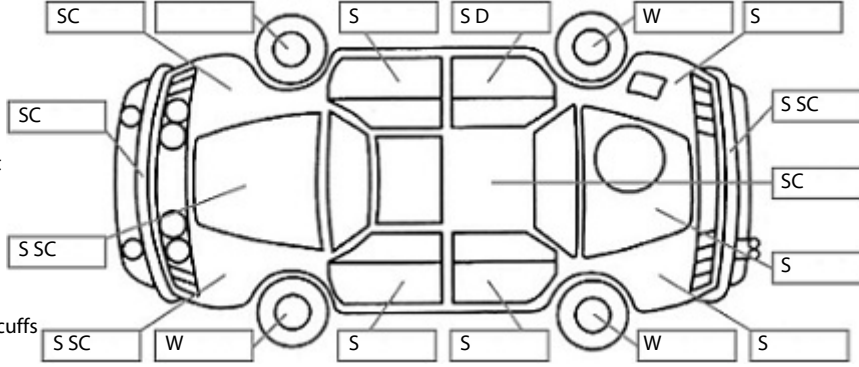

**Key:**

- S = scratch
- D = dent
- R = rust
- PT = paint defect
- C = crack
- P = pin dent
- \* = decals
- SC = stone chips
- W = significant scuffs

**Body Inspection Comments**

Note: some defects & blemishes may not be displayed in the diagram

**General Comments**

Road Conditions During Test Drive: Dry

Engine Timing Mechanism:	Timing Chain
Evidence of Cam Belt Replacement:	Not Applicable Kms:

	Pass	Fail	N/A
<b>Engine</b>			
Oil level	✓		
Smoke & fumes	✓		
Performance	✓		
Noise	✓		
<b>Cooling System</b>			
Coolant condition	✓		
Performance	✓		
Radiator / Hoses (visual)	✓		
<b>Transmission</b>			
Operation	✓		
Noise	✓		
Clutch			✓
CV joints	✓		
Wheel bearings	✓		
<b>Brakes</b>			
Performance	✓		
Hand Brake	✓		
<b>Tyres</b> (lowest observed tread depth of tyres)			
Left front	6.0	mm	
Right front	6.0	mm	
Left rear	8.0	mm	
Right rear	8.0	mm	
Spare	N/A		
<b>Suspension</b>			
Suspension performance	✓		
Steering performance	✓		
Shock absorbers	✓		
<b>Air Conditioning / Heater</b>			
Operation	✓		
<b>Electrical / Accessories</b>			
Head lights	✓		
Tail lights	✓		
Indicators	✓		
Dashboard warning lights	✓		
Wipers (front & rear)	✓		
Window winder FL	✓		
Window winder FR	✓		
Window winder RL	✓		
Window winder RR	✓		
Rear view mirrors	✓		
Radio (basic test only)	✓		
CD (basic test only)	✓		
Number of keys	2		
Central locking	✓		
Remote locking	✓		
Sat. Nav. (basic test only)			✓
Reversing camera			✓