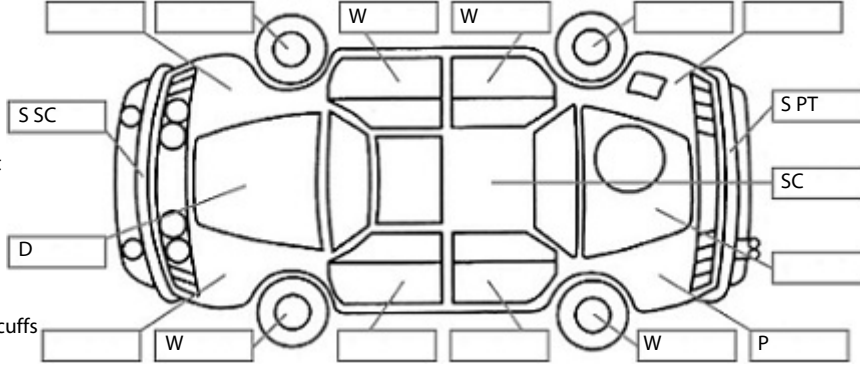

Key:

- S = scratch
- D = dent
- R = rust
- PT = paint defect
- C = crack
- P = pin dent
- * = decals
- SC = stone chips
- W = significant scuffs

Body Inspection Comments

Note: some defects & blemishes may not be displayed in the diagram

Engine Timing Mechanism: Timing Chain
Evidence of Cam Belt Replacement: Not Applicable Kms:

	Pass	Fail	N/A
Engine			
Oil level	✓		
Smoke & fumes	✓		
Performance	✓		
Noise	✓		
Cooling System			
Coolant condition	✓		
Performance	✓		
Radiator / Hoses (visual)	✓		
Transmission			
Operation	✓		
Noise	✓		
Clutch			✓
CV joints	✓		
Wheel bearings	✓		
Brakes			
Performance	✓		
Hand Brake	✓		
Tyres (lowest observed tread depth of tyres)			
Left front	4.3	mm	
Right front	4.8	mm	
Left rear	3.0	mm	
Right rear	3.7	mm	
Spare	Yes		
Suspension			
Suspension performance	✓		
Steering performance	✓		
Shock absorbers	✓		
Air Conditioning / Heater			
Operation		✓	
Electrical / Accessories			
Head lights	✓		
Tail lights	✓		
Indicators	✓		
Dashboard warning lights	✓		
Wipers (front & rear)	✓		
Window winder FL	✓		
Window winder FR	✓		
Window winder RL	✓		
Window winder RR	✓		
Rear view mirrors	✓		
Radio (basic test only)	✓		
CD (basic test only)	✓		
Number of keys	1		
Central locking	✓		
Remote locking		✓	
Sat. Nav. (basic test only)			✓
Reversing camera			✓