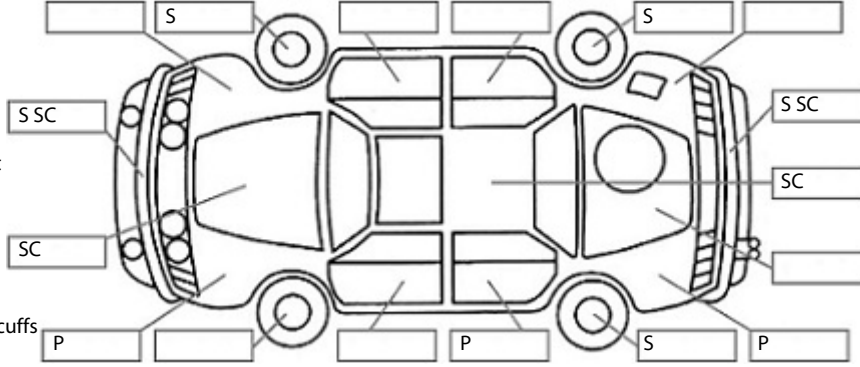

Key:

- S = scratch
- D = dent
- R = rust
- PT = paint defect
- C = crack
- P = pin dent
- * = decals
- SC = stone chips
- W = significant scuffs

Body Inspection Comments

Note: some defects & blemishes may not be displayed in the diagram